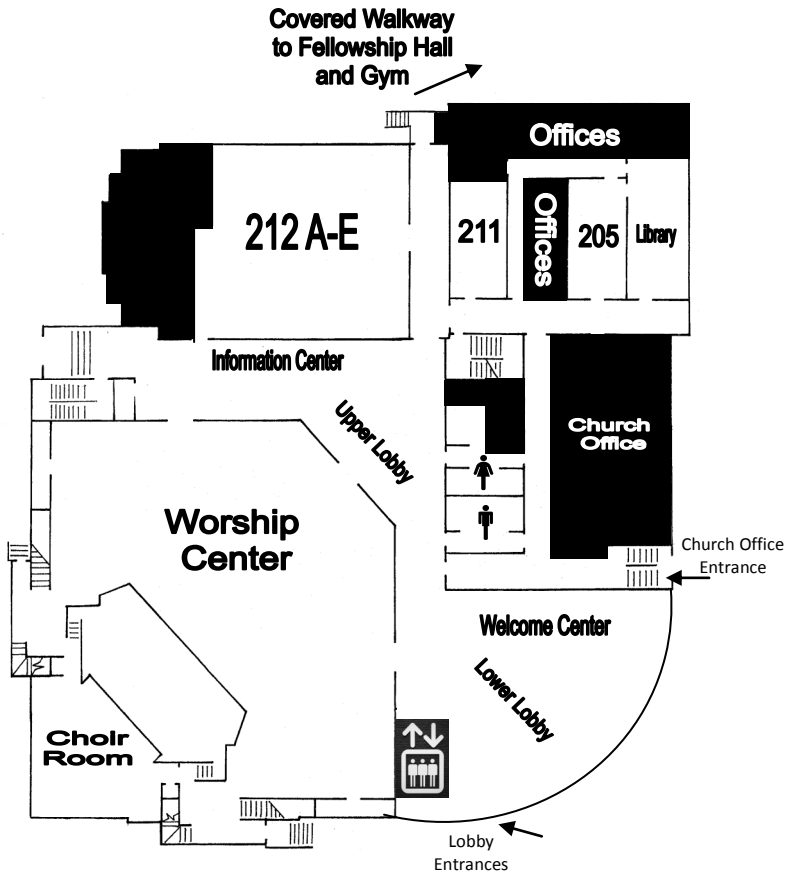

8:00am		
Age	Teachers	Room
Babies & Crawlers	Ashley Lacy, Dena Lee	102/104
Ones/Twos	Jessica Strawn, Janet Jones, Cheryl Benson	103
Threes/Pre-K	Susan Carroll, Julianne Lang	111
Kindergarten	Sharon Hawk, Wendy Wright	107
1st & 2nd Grade	Stan & Emily Baskin, Lisa Burkhart	303
3rd & 4th Grade	Susanne Adams, Judy Ball, Morgan Lang	301
5th Grade	Steve & Catherine Saddler, Matt & Rixceny Smith	302
Youth Girls	Sonya Leeman	119
Middle School Boys	Edwin Stanley	119
High School Boys	Kevin Godbey	119
Married Adults 20-39	Chris Kelly	116D
Married Adults 35-49	Scott Adams, Patrick Lile, Brad Evans	116A
Women 45-57	Linda Puckett	112C
Men 45-60	Terry West	112E
Married Adults 55-64	Russell Caughron	116C
Married Adults 65-75	Sam Wrather	112B
Women 55-65	Mary West	112D
Women 55-79	Sara Gannon	212B
Men 55-79	Bob Norris	212C
Women 65-75	Thelma Cummings	212D
Adults 65 & Up	Pat Vaden	212E
Men 66 & Up	Andy Lile, Ralph Wrather	212A

# Third Baptist Church

Helping people discover...*a life worth living!*

Main Building - Lower Level

Main Building - Main Level

Fellowship Hall

Main Building - Upper Level